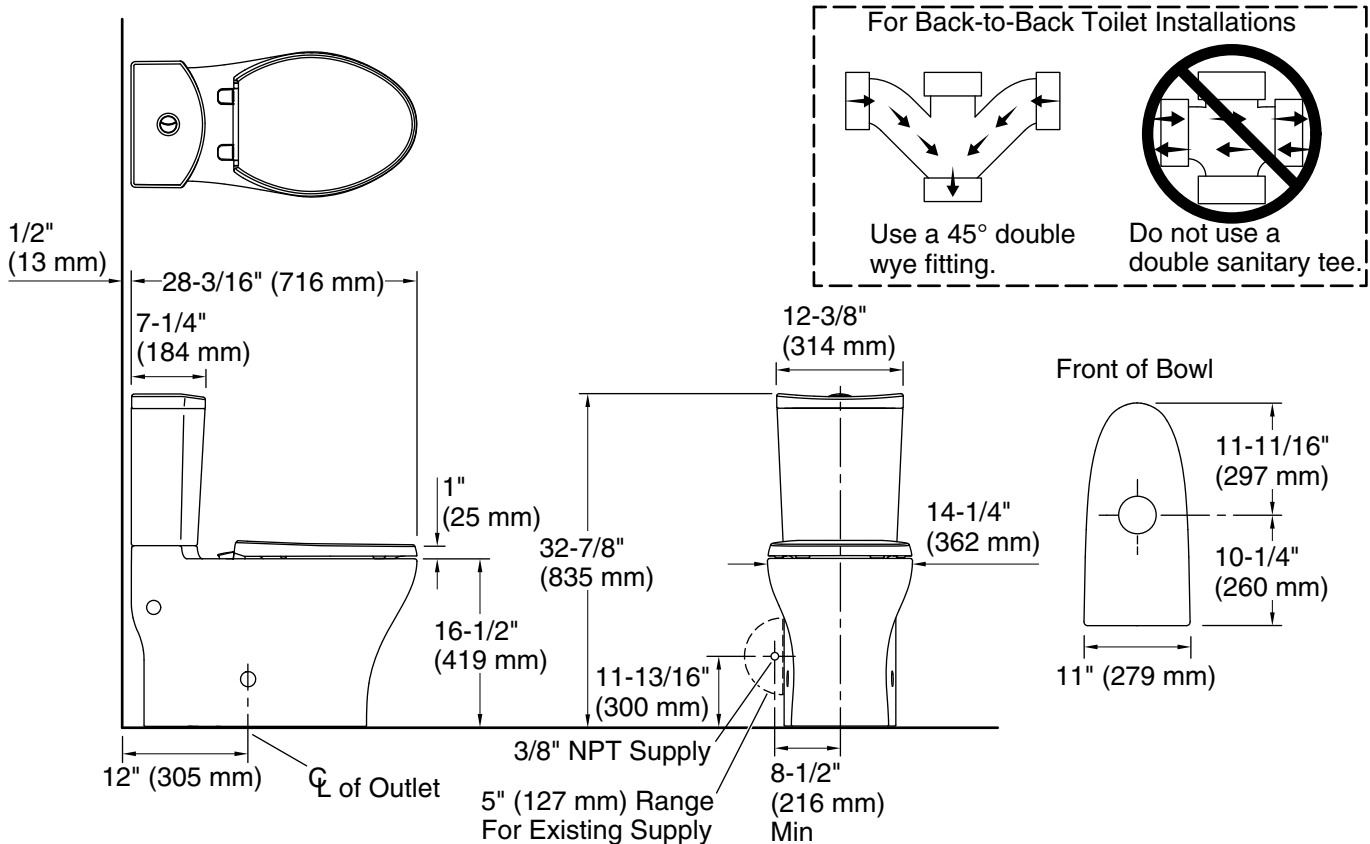

Persuade® Curv Comfort Height®
Two-piece elongated dual-flush chair height toilet
K-6355

Technical Information

All product dimensions are nominal.

Toilet type:	Two-piece, Floor-mount
Waste Outlet:	Floor
Bowl shape:	Elongated
Trap passageway:	2" (51 mm)
Water Consumption	
Full:	1.6 gpf (6 lpf)
Water surface size:	4-1/2" x 5-3/4" (114 mm x 146 mm)
Rim to water surface:	8-1/2" (216 mm)
Rough-in:	12" (305 mm)
Seat-mounting holes:	5-1/2" (140 mm)

Notes

Install this product according to the installation instructions.

The rough-in must be 12" (305 mm) or more from the base of the wall or baseboard. Install or relocate the supply and outlet as necessary to conform to rough-in dimensions.

If this toilet is installed in new construction, install a new supply stop following the dimensions in the diagram.

In installations with the supply stop installed, the existing supply stop may need to be relocated if it is less than 8-1/2" (216 mm) from the centerline of the toilet. Dry fit the toilet to confirm if the supply stop needs to be relocated.

The supplied hose will extend roughly 6" (152 mm) from the toilet. If the supplied hose does not reach the supply stop, a longer supply hose may be used.

For back-to-back toilet installations: Use only a 45° double wye fitting.